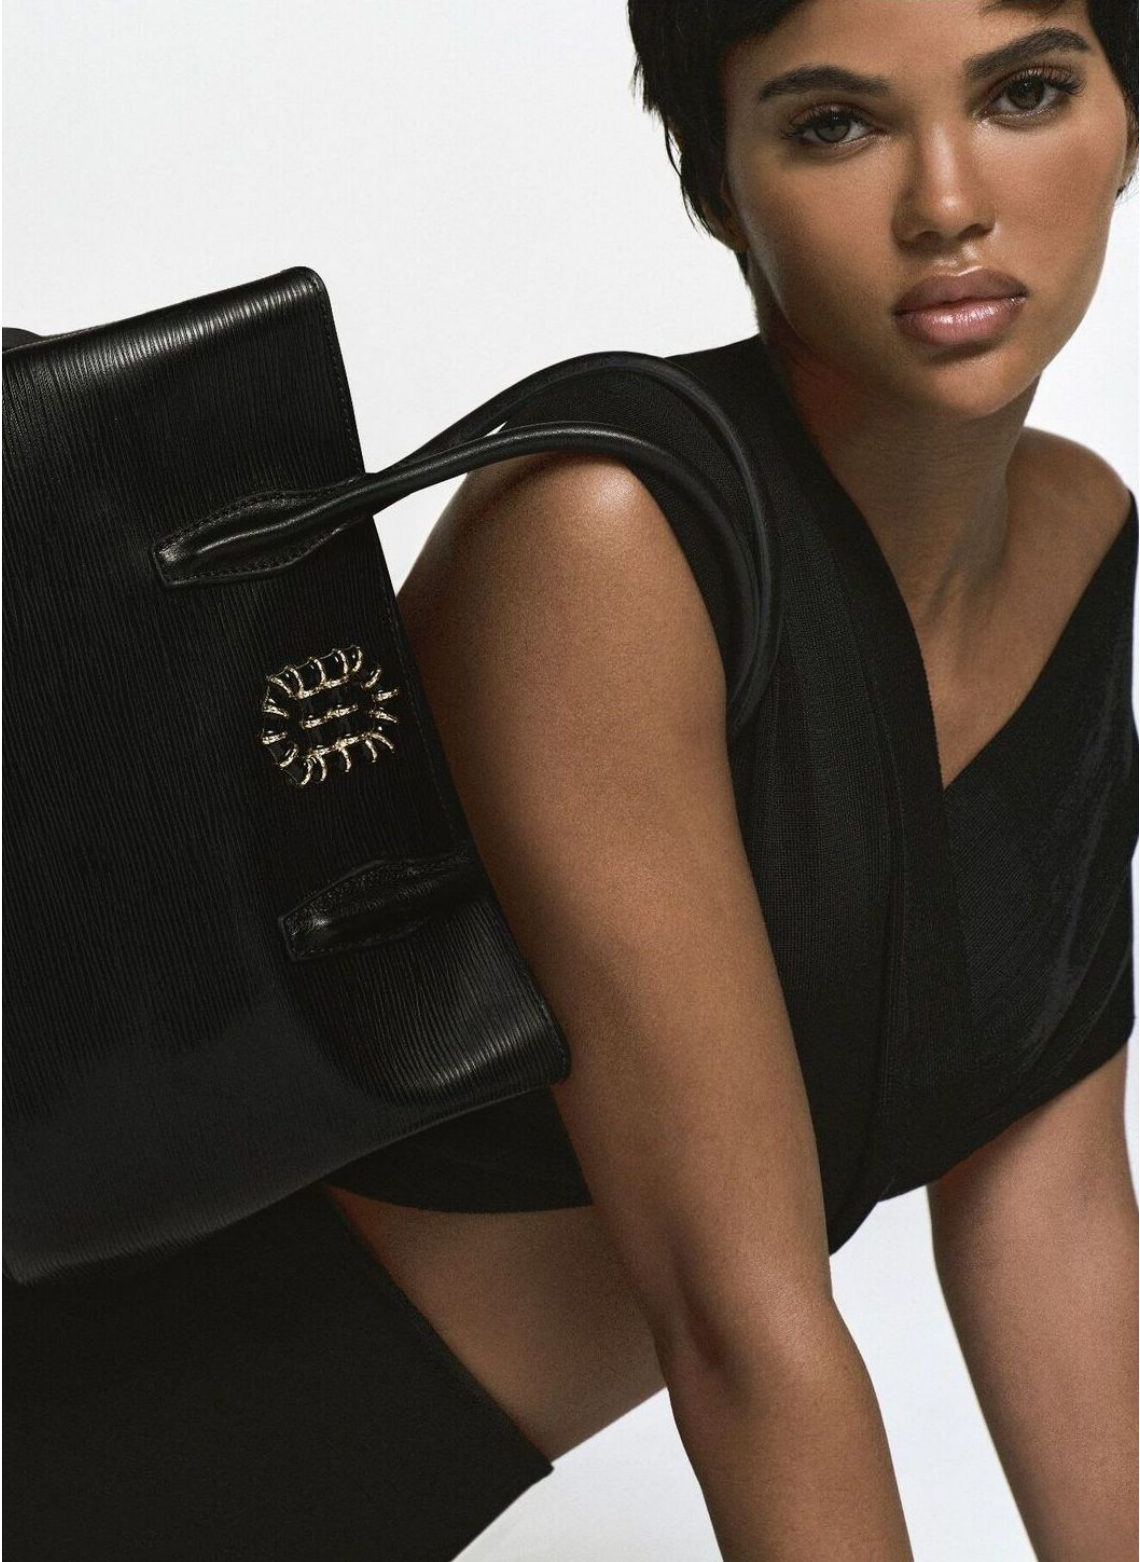

JULIANA NALU

height 5'7.5 · bust 31.5" · cup A/B · waist 23.5" · hips 38.5" · dress 36 EU/6 US/8 UK
shoes size 39 EU/8 US/6 UK · hair brown · eyes brown